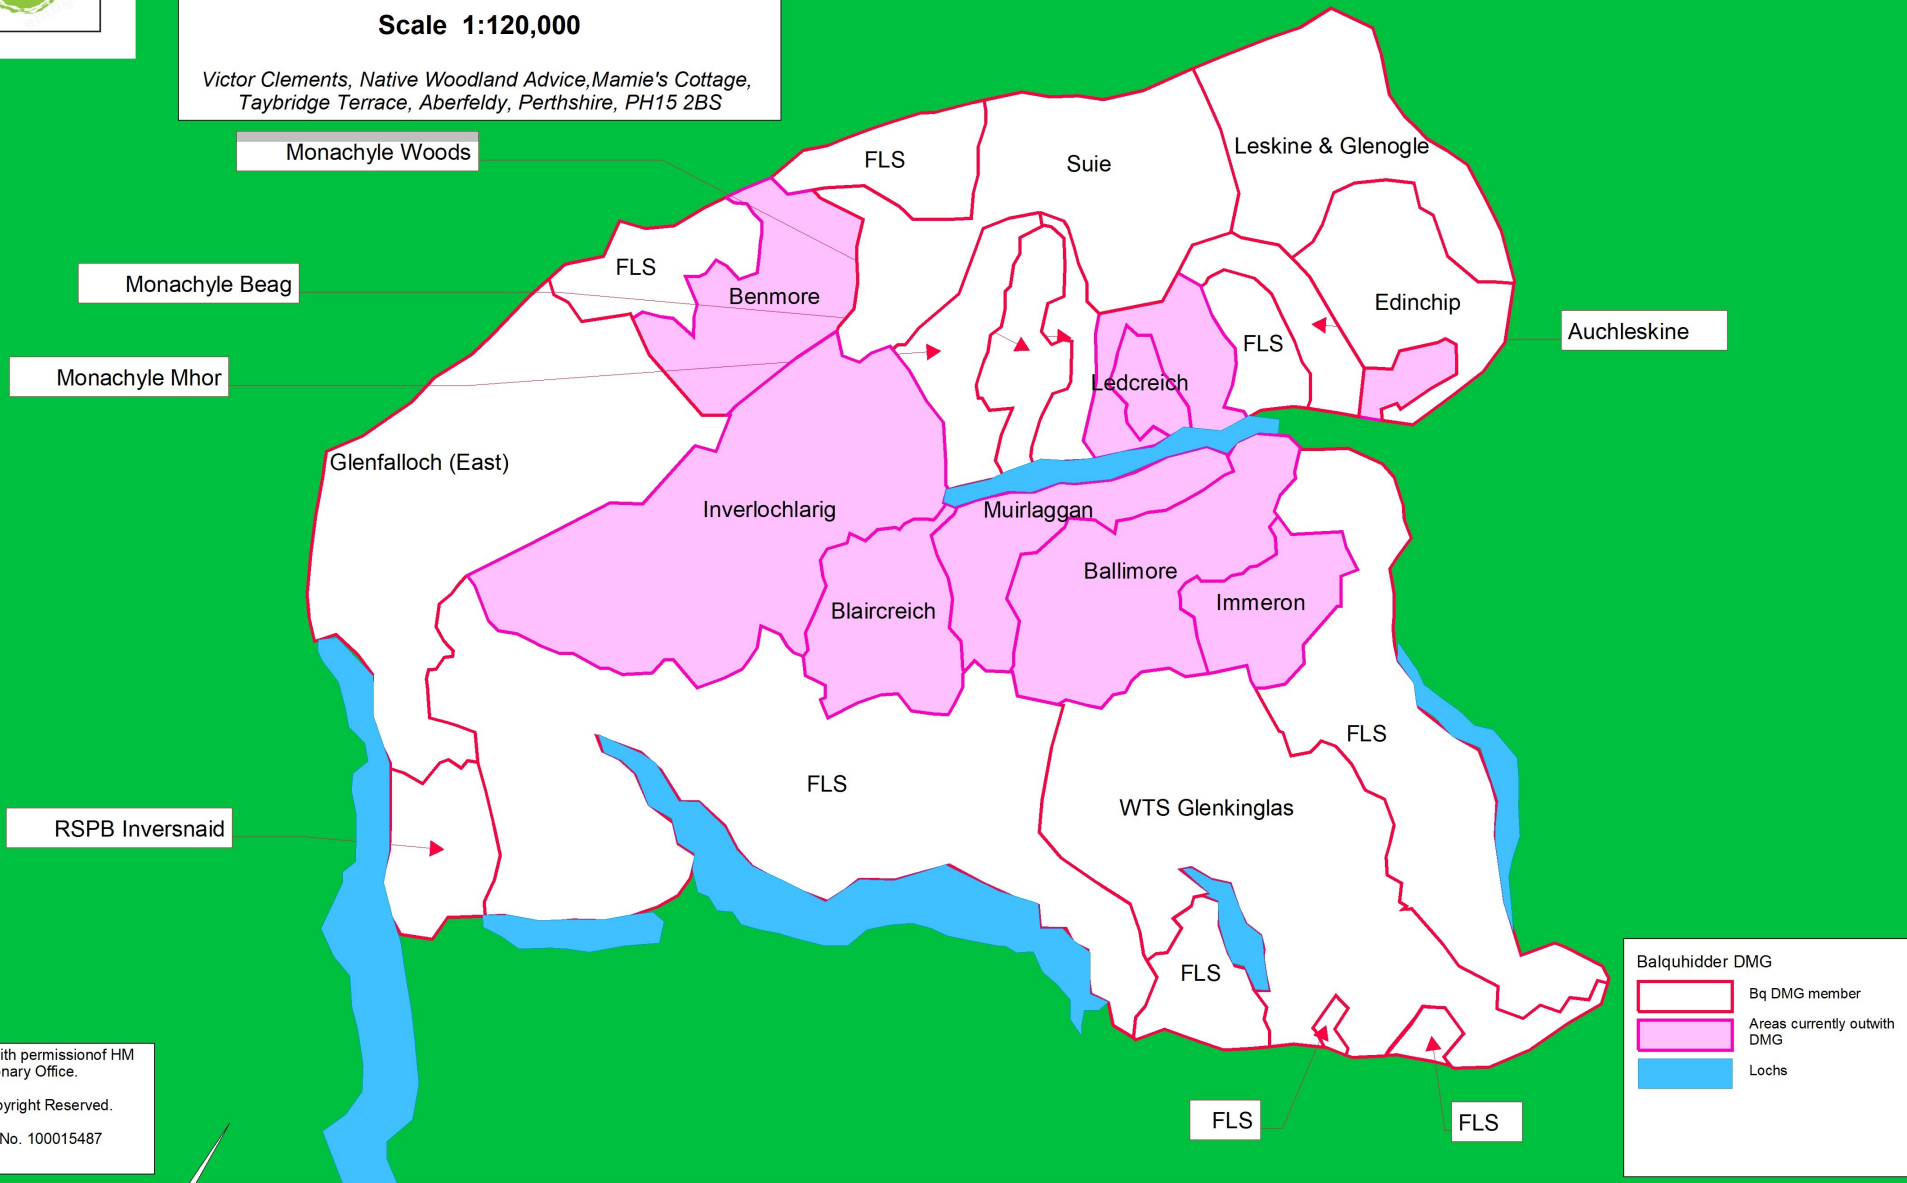

BALQUHIDDER DEER MANAGEMENT GROUP

Members map

Scale 1:120,000

Victor Clements, Native Woodland Advice, Mamie's Cottage,
Taybridge Terrace, Aberfeldy, Perthshire, PH15 2BS

Reproduced with permission of HM Stationary Office.
Crown Copyright Reserved.
Licence No. 100015487