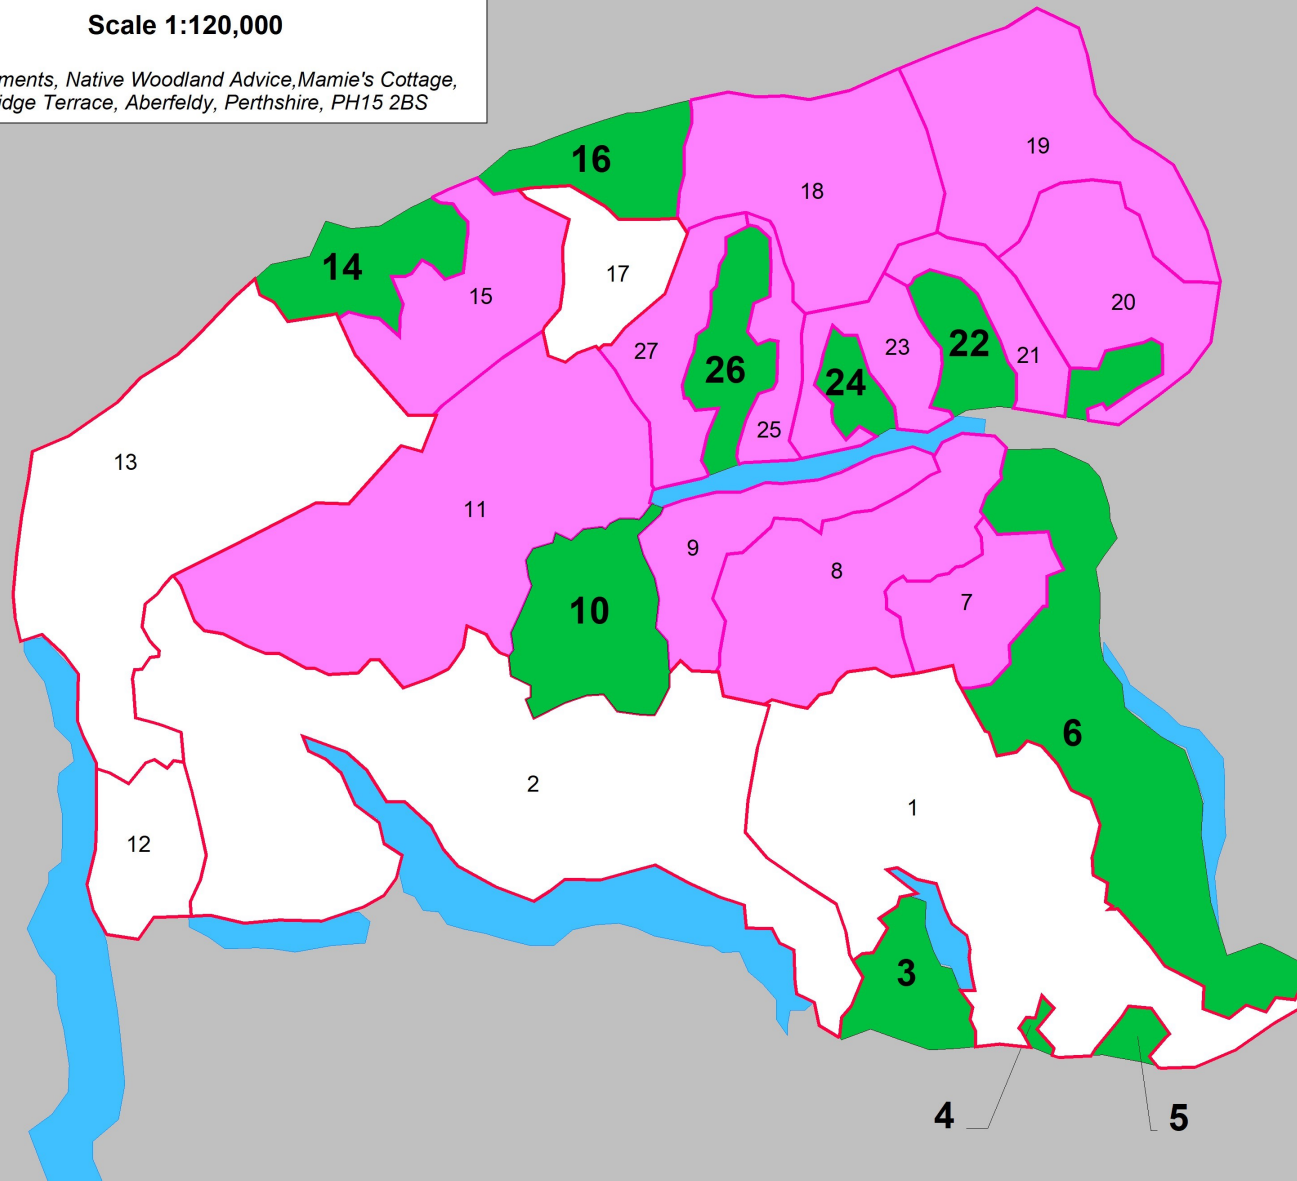

# BALQUHIDDER DEER MANAGEMENT GROUP

## Sheep Distribution map

Scale 1:120,000

Victor Clements, Native Woodland Advice, Mamie's Cottage,  
Taybridge Terrace, Aberfeldy, Perthshire, PH15 2BS

Reproduced with permission of HM Stationary Office.