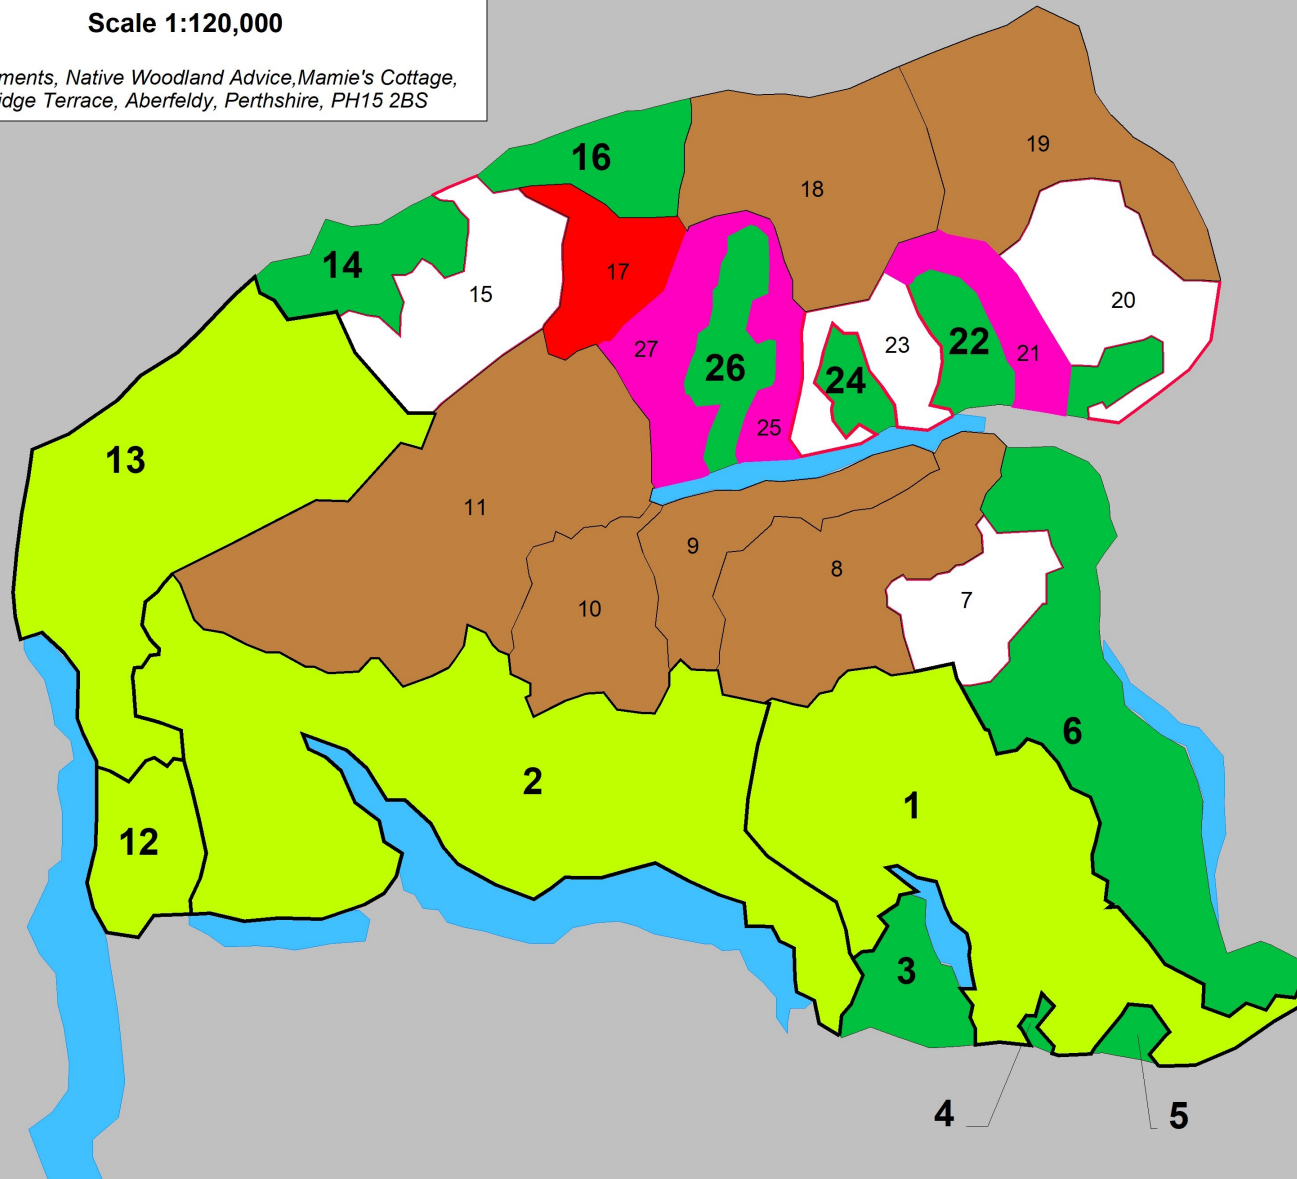

BALQUHIDDER DEER MANAGEMENT GROUP

Management Objectives map

Scale 1:120,000

Victor Clements, Native Woodland Advice, Mamie's Cottage,
Taybridge Terrace, Aberfeldy, Perthshire, PH15 2BS

Reproduced with permission of HM
Stationary Office.

Crown Copyright Reserved.

Li cence No. 100015487